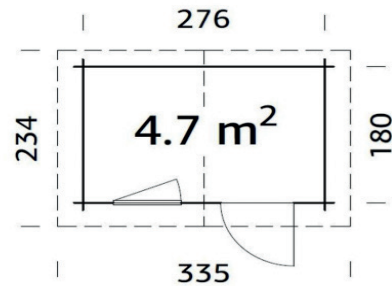

296 x 200cm

28mm

10.1m³

4.7m²

73 x 175cm

66 x 89cm

Option

16mm

N/A

FULL SPECIFICATION

CABIN SIZE:(WxDxH)	296 x 200cm x 235cm
WALL THICKNESS:	28mm
VOLUME:	10.1m ³
AREA:	4.7m ²
DOOR OPENING:	73 x 175cm
WINDOW OPENING:	66 x 89cm
FLOORS BOARDS:	Option
ROOF BOARDS:	16mm
ROOF OVERHANG:	N/A
UNDER PLANNING:	Yes