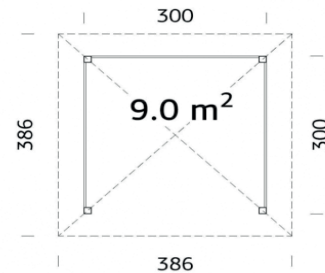

300 x 300cm

N/A

21.9m³

9.0m²

N/A

N/A

Option

19mm

N/A

FULL SPECIFICATION

CABIN SIZE:(WxDxH)	300 x 300cm x 323cm	Wood Type:	Nordic Spruce
WALL THICKNESS:	N/A	Chalet Cut:	Laminated Wood
VOLUME:	21.9m ³	Window Type:	N/A
AREA:	9.0m ²	Window / Door Feature:	N/A
DOOR OPENING:	N/A	Braces:	N/A
WINDOW OPENING:	N/A	Roof Boards With:	Boards With Tongue & Groove
FLOORS BOARDS:	Option	Guarantee:	5 Years
ROOF BOARDS:	19mm	Treated Foundation Joists:	No
ROOF OVERHANG:	N/A	IDEAL FOR:	Pavillion
UNDER PLANNING:	No		