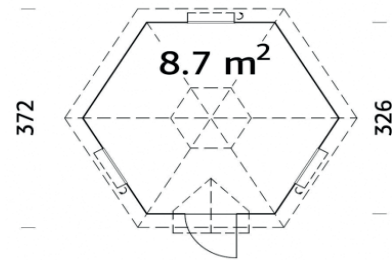

STATEN ISLAND PIZZA HUT

On a wet and blustery evening, you can still enjoy a Pizza, BBQ and cocktail or 2 with this Staten Island Log Cabin. Sit warm and cosy around the fire indoors on a winters day or even enjoy some food off the grill in summer, with this cosmetically pleasing building. Do not be deceived, the Staten Island is surprisingly spacious – room for up to 8 adults. Several factors including the fantastic price make this building a worth purchase! There’s room to entertain – outdoors/indoors, dine out/in and even have sleep overs – in the garden.

326 x 379cm

44mm

19.0m³

8.7m²

65 x 148cm

59 x 41 (3)cm

19mm

19mm

N/A

FULL SPECIFICATION

CABIN SIZE:(WxDxH)	326 x 379cm x 314cm
WALL THICKNESS:	44mm
VOLUME:	19.0m³
AREA:	8.7m²
DOOR OPENING:	65 x 148cm
WINDOW OPENING:	59 x 41 (3)cm
FLOORS BOARDS:	19mm
ROOF BOARDS:	19mm
ROOF OVERHANG:	N/A
UNDER PLANNING:	No